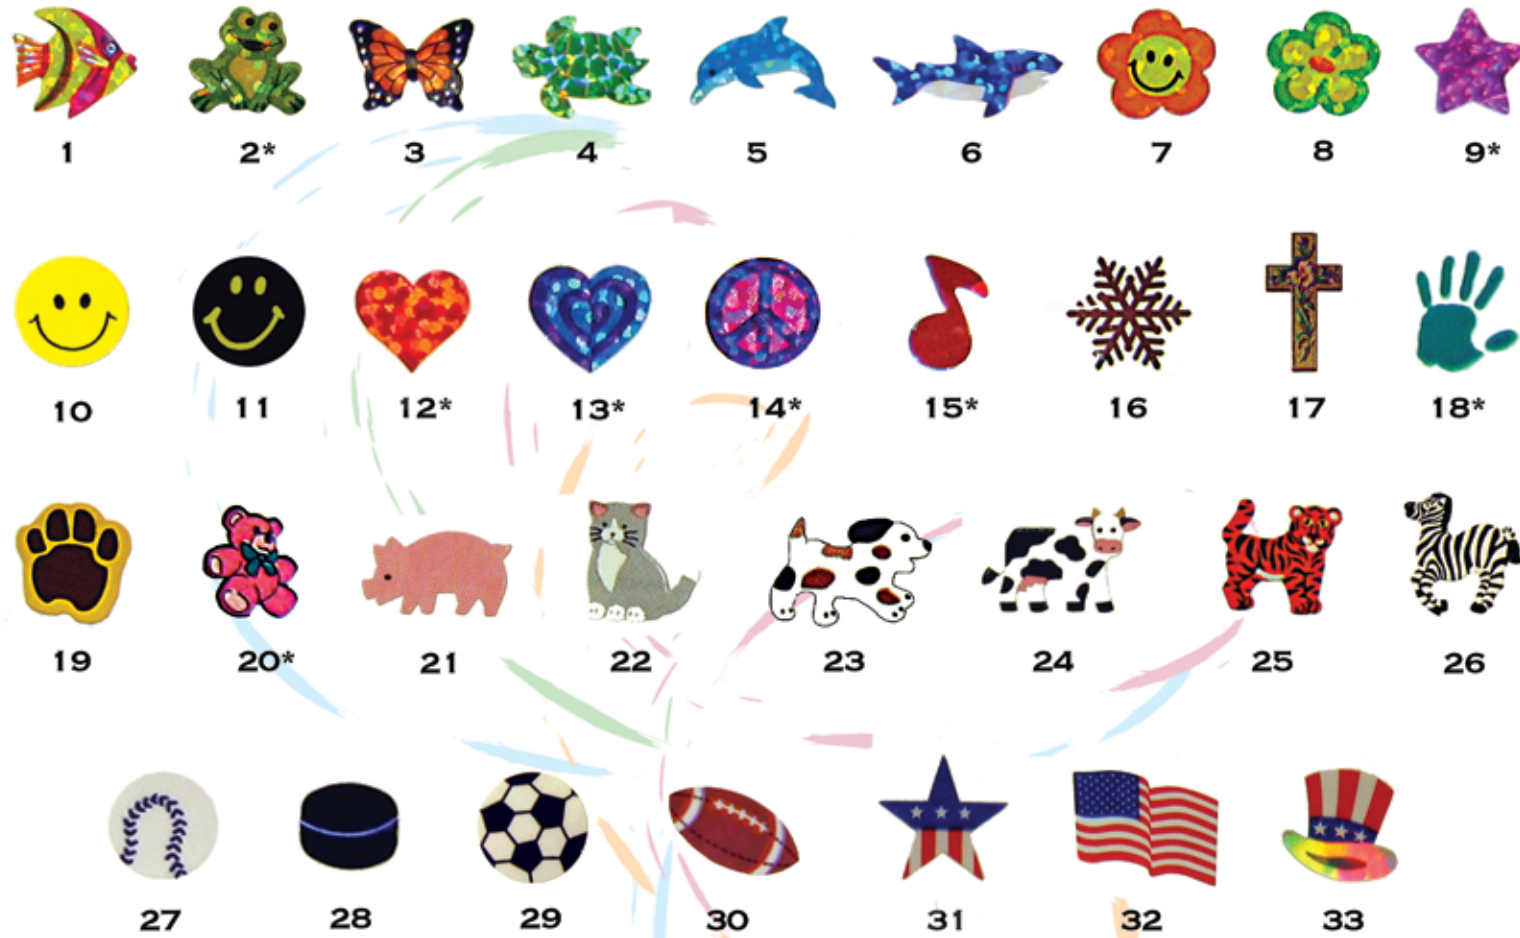

DECORATIVE DECALS

Color Chart

***** DECAL AND COLOR DESIGNS MAY VARY

DECALS ARE NOT AVAILABLE FOR MANDIBULAR APPLIANCES.

* AVAILABLE IN RED, BLUE, YELLOW, GREEN, AND PINK.

SOLID COLORS

NEON COLORS

CUSTOM COLORS

METALLICS & GLITTERS